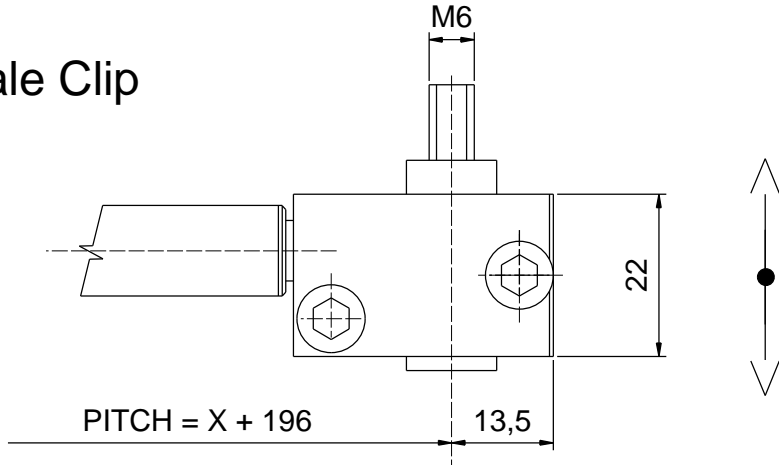

Adjustable Scale Clip

				Date	Name		Title
			Edited				<b>SPIRO SCALE CLIP</b>
			Check				
			Norm				
			Material			Scale	Drawing Number
Resp.	Modification	Date	Name	Origin	Repl. for	Repl. by	